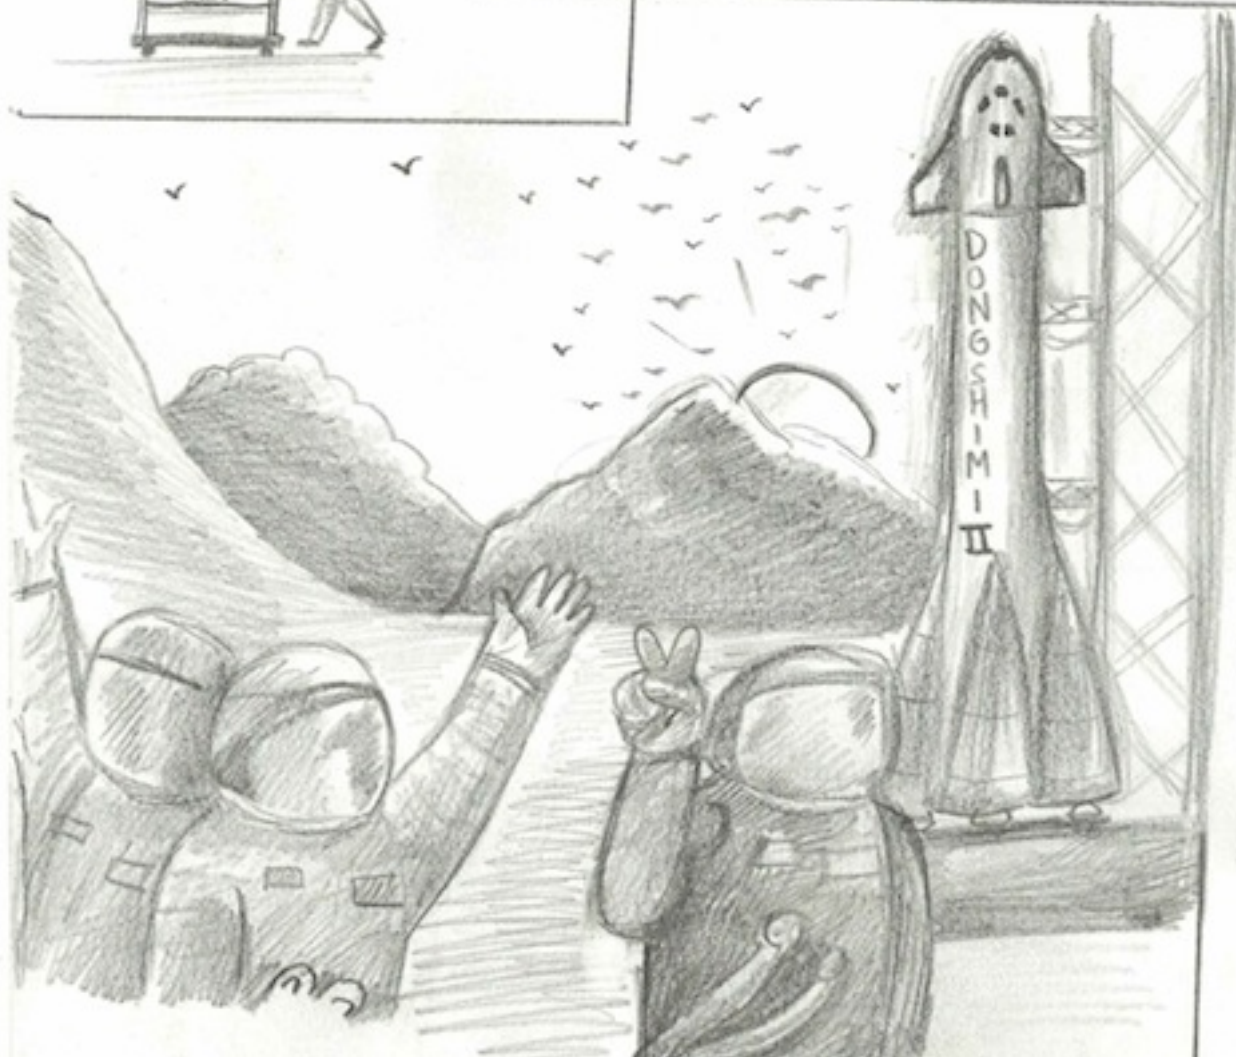

The Next Day... LAUNCH DAY