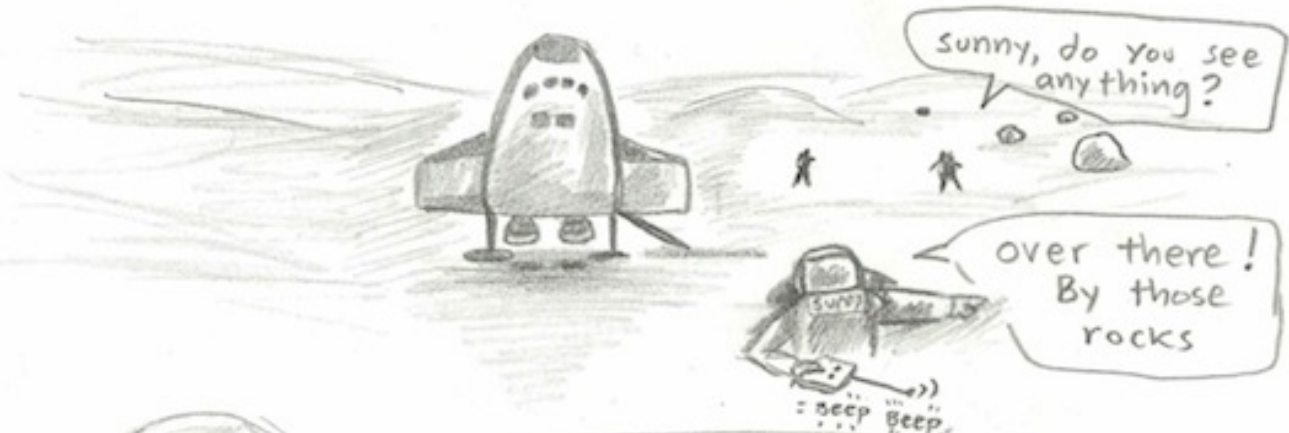

Sally! Hani! Come over here! I see something moving.

GUYS!!!!