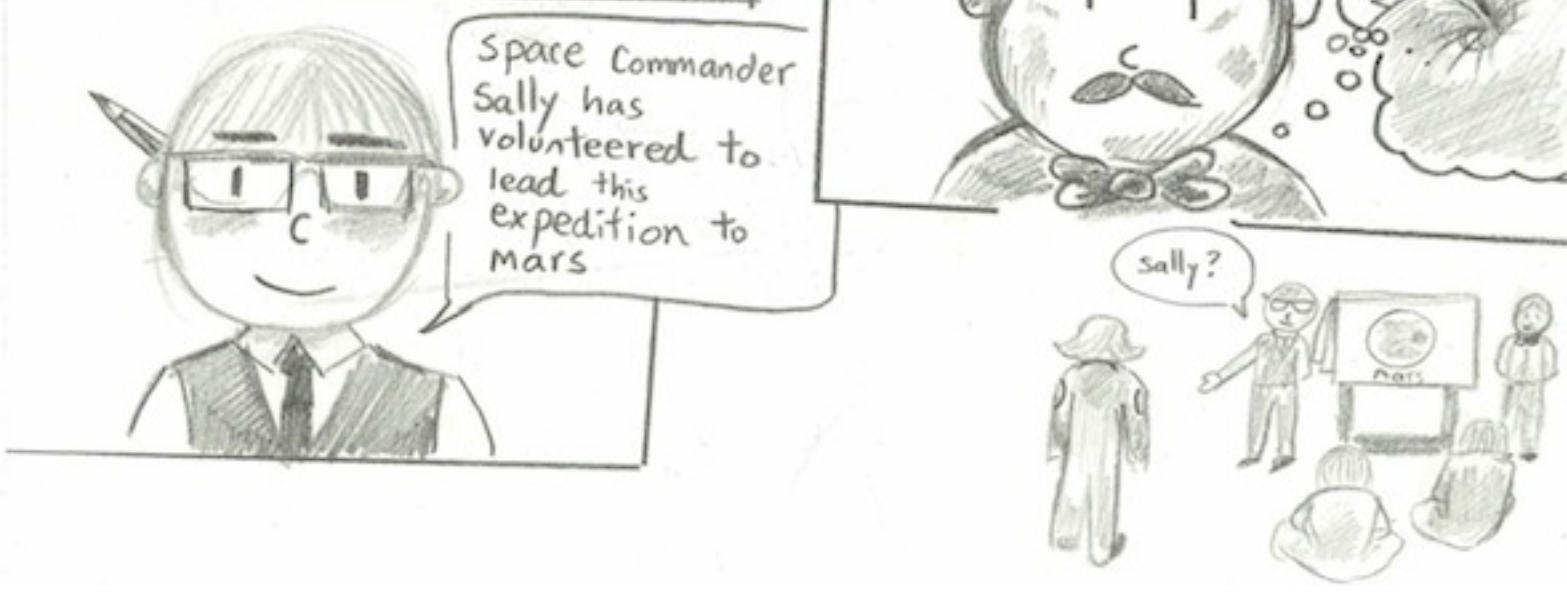

Uhm, yes. What makes you think there is life on Mars?

Good question.

some years ago we received a radio signal from a place near Olympus Mons.

We think it was transmitted by Aliens so we sent space commander Aileen and science officer Eric to investigate.

I see... so what happened to them?

We're not sure... we believe their spaceship crashed on Mars... we received a faint call for help. we think... we hope they're still alive.

Space Commander Sally has volunteered to lead this expedition to Mars

This is incredible!

Are those aliens?

Hani

Sally

Are they... dead?

Sunny