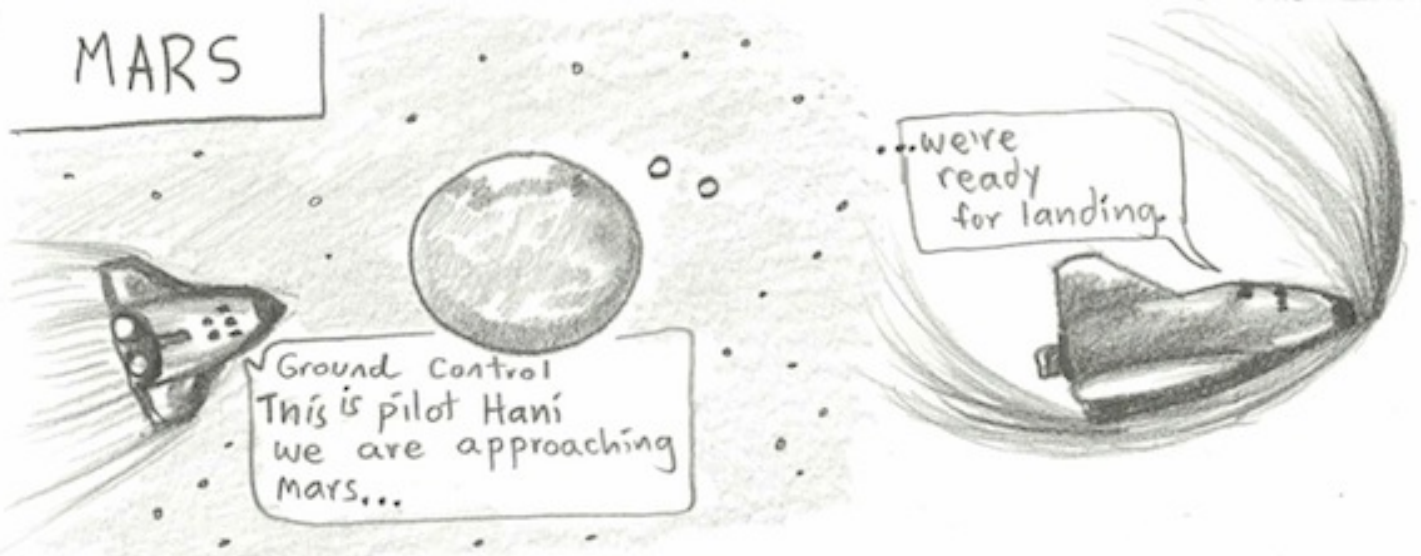

sally

Copy that
Dongshimi 2

Ground control this is pilot Hani.
We have changed to
manual control.

sunny

Copy that. How's the view
up there?

The Earth looks so beautiful and
small from here!

Good bye Earth!

MARS

Ground Control
This is pilot Hani
we are approaching
Mars...

...we're
ready
for landing.

Parachute

Olympus Mons

30 meters...
20 meters...
10 meters...

Touch down!

Sally

All engines
stop!
Let's go find our
friends!